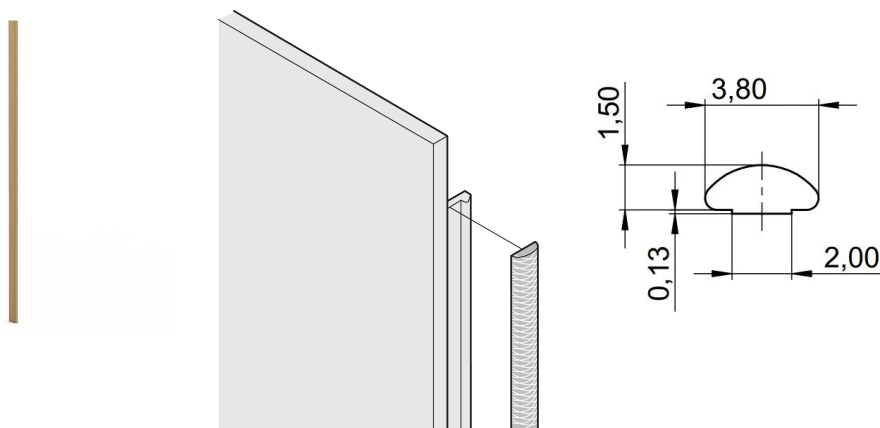

Front Panel EMC Textile Shielding Kit, -40... +70°C, 3 U; 100 pieces

KATALOGNUMMER

21101-854

The textile EMC gaskets are inserted into a slot on the right hand side of the U-shaped front panels. The gaskets are glued to the front panel.

CERTIFICERINGER

FUNKTIONER

Textile EMC gasket is affixed laterally on the front panel or in the groove of the right-hand profile as appropriate.

Profile seal is bonded onto the contact surface of the 19" bracket or of the rear angle and sets up the conductive connection to the U-shaped front panels