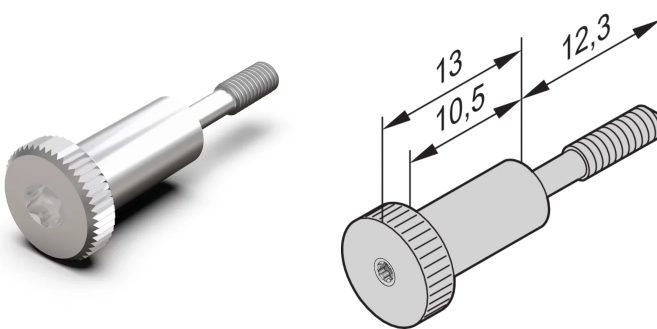

# Collar Screw, Knurled Head Long Version, M2.5 x 12.3 mm, Torx 8, Brass Nickel Plated; 100 pieces

## KATALOGNUMMER

21101-909

Used with horizontal rails with long lip (H-LD and R-LD)

## PRODUKTEGENSKABER

Product Type: Screw

Type: Screw

Works With: Front Panels

Pakke mængde: 100

Thread Size: M2.5

Length: 12.3mm

Materiale: Brass, Lead Free

Finish: Nickel Plated

Dybde: 25.3mm

Højde: 8mm

Torque: 0.3N·m

Bredde: 8mm