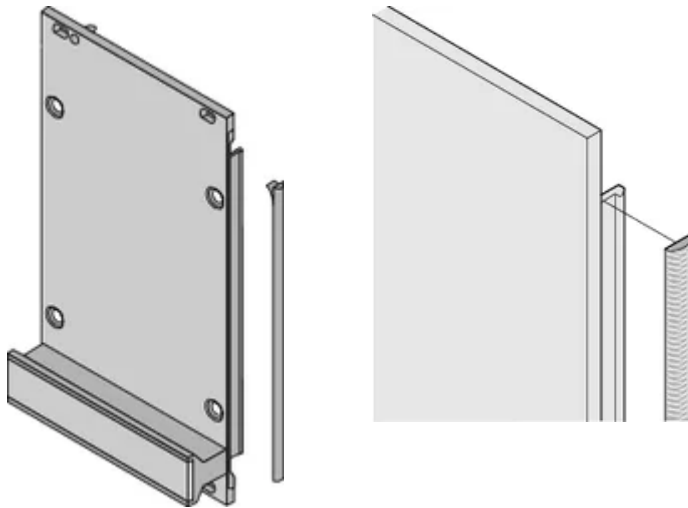

CERTIFICERINGER

FUNKTIONER

Textile EMC gasket is affixed laterally on the front panel or in the groove of the right-hand profile as appropriate.

Profile seal is bonded onto the contact surface of the 19" bracket or of the rear angle and sets up the conductive connection to the U-shaped front panels

Product Type: Shielding Kit

Works With: Subracks; Cases; Front Panels

Gross Weight: 0.028kg

YDERLIGERE PRODUKTOPLYSNINGER

EMC gaskets (textile) are required for shielding the front panels.

DIAGRAMS

ADVARSEL