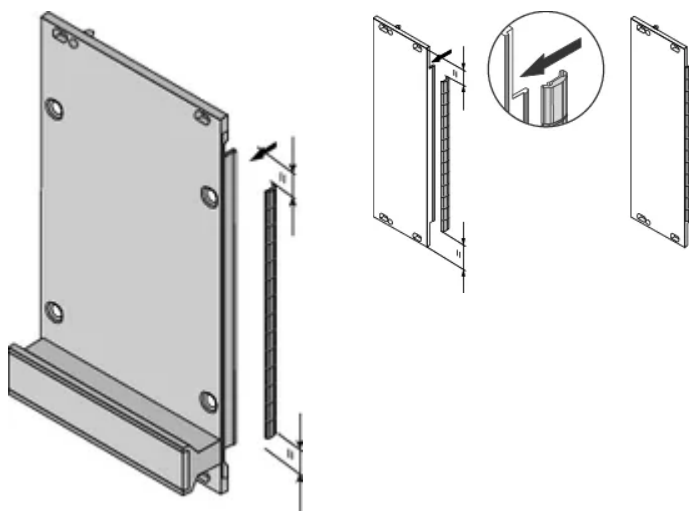

Pakke mængde: 10

Materiale: Stainless Steel

Produktfamilie: EuropacPRO; RatiopacPRO; RatiopacPRO AIR; PropacPRO; Frame Type Plug-In Unit

Product Type: Shielding Kit

Works With: Subracks; Cases; Front Panels

Gross Weight: 0.018kg

YDERLIGERE PRODUKTOPLYSNINGER

EMC gaskets (stainless) are required for shielding the front panels.

DIAGRAMS

ADVARSEL

---

nVent-produkter skal kun installeres og anvendes som angivet i nVents produktvejledninger og træningsmaterialer. Vejledninger er tilgængelige på www.nvent.com og hos din nVent kundeservicerepræsentant. Forkert installation, misbrug, fejlanvendelse eller anden undladelse af fuldt ud at følge nVents instruktioner og advarsler kan medføre funktionsfejl, materielle skader, alvorlige personskader eller død og/eller ugyldiggøre din garanti.