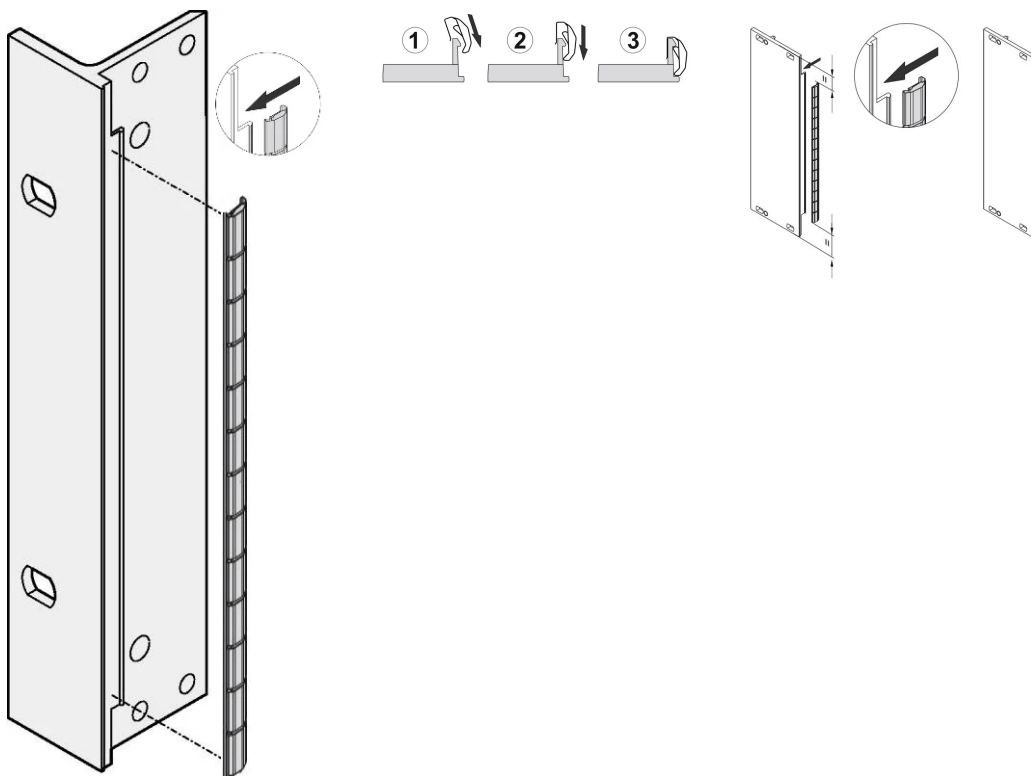

Front Panel EMC Stainless Steel Shielding Kit, for U-Shaped front panels, 3 U, 10 Pieces

KATALOGNUMMER

21102-105

The stainless EMC gaskets are inserted into a slot on the right hand side of the U-shaped front panels.

The gasket will be clipped onto the right front panel bracket, the 19" bracket or rear profile of the subrack

FUNKTIONER

The stainless steel EMC-gasket for SCHROFF U-shaped front panels, offers excellent performance in shielding effectiveness and an enormous temperature range from -200 to +160°C.

Easy mounting by clipping the gasket onto the right front panel bracket, the 19" bracket or rear profile of the subrack

Temperature range from -200 to +160°C.

PRODUKTEGENSKABER

Rack Height: 3U

Pakke mængde: 10