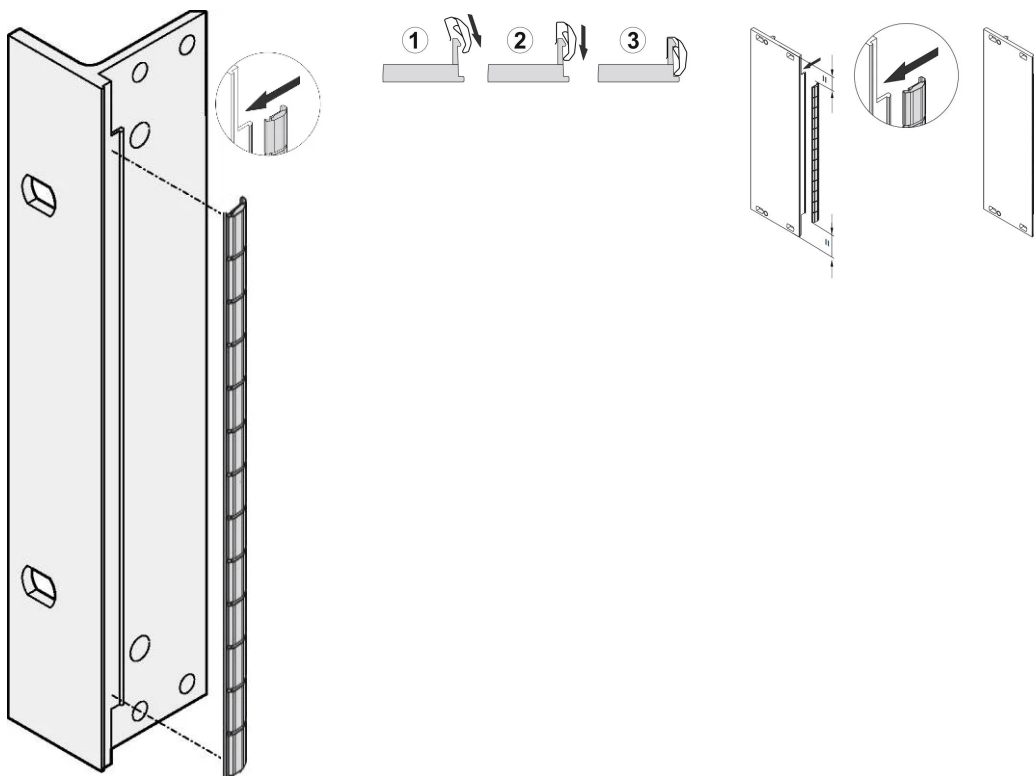

Front Panel EMC Stainless Steel Shielding Kit, for U-Shaped front panels, 3 U, 100 Pieces

KATALOGNUMMER

21102-106

The stainless EMC gaskets are inserted into a slot on the right hand side of the U-shaped front panels.

The gasket will be clipped onto the right front panel bracket, the 19" bracket or rear profile of the subrack

FUNKTIONER

The stainless steel EMC-gasket for SCHROFF U-shaped front panels, offers excellent performance in shielding effectiveness and an enormous temperature range from -200 to +160°C.

Easy mounting by clipping the gasket onto the right front panel bracket, the 19" bracket or rear profile of the subrack

Temperature range from -200 to +160°C.

PRODUKTEGENSKABER

Rack Height: 3U

Pakke mængde: 100