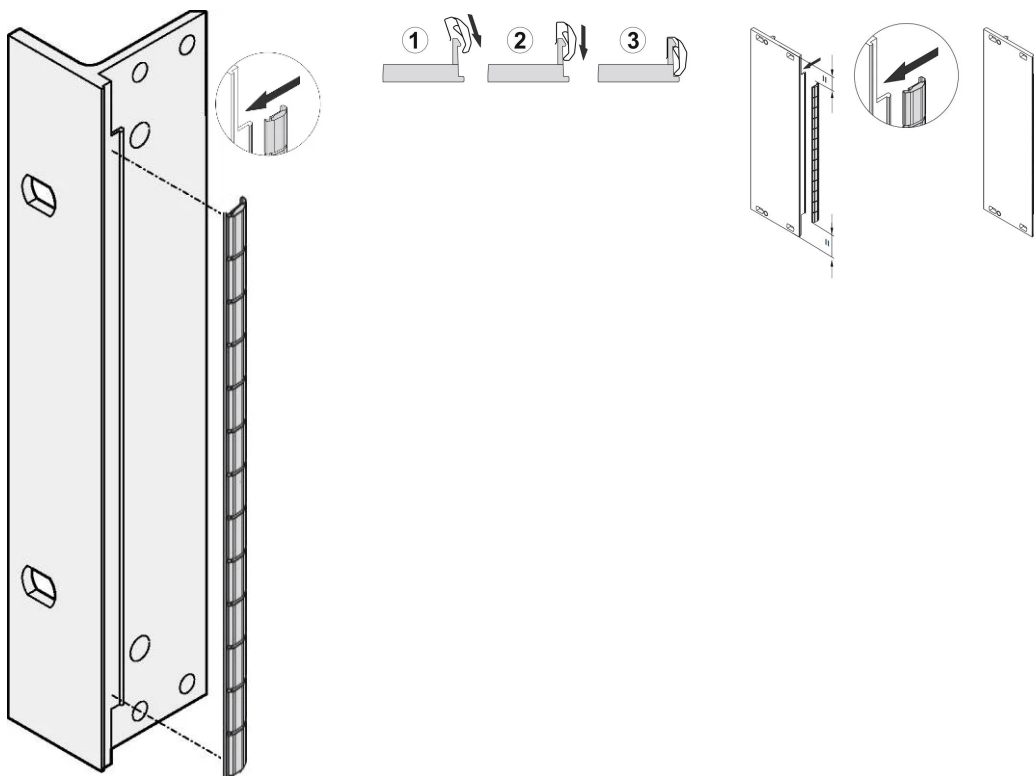

Front Panel EMC Stainless Steel Shielding Kit, for U-Shaped front panels, 6 U, 10 Pieces

KATALOGNUMMER

21102-107

The stainless EMC gaskets are inserted into a slot on the right hand side of the U-shaped front panels.

The gasket will be clipped onto the right front panel bracket, the 19" bracket or rear profile of the subrack

FUNKTIONER

The stainless steel EMC-gasket for SCHROFF U-shaped front panels, offers excellent performance in shielding effectiveness and an enormous temperature range from -200 to +160°C.

Easy mounting by clipping the gasket onto the right front panel bracket, the 19" bracket or rear profile of the subrack

Temperature range from -200 to +160°C.

PRODUKTEGENSKABER

Rack Height: 6U

Pakke mængde: 10