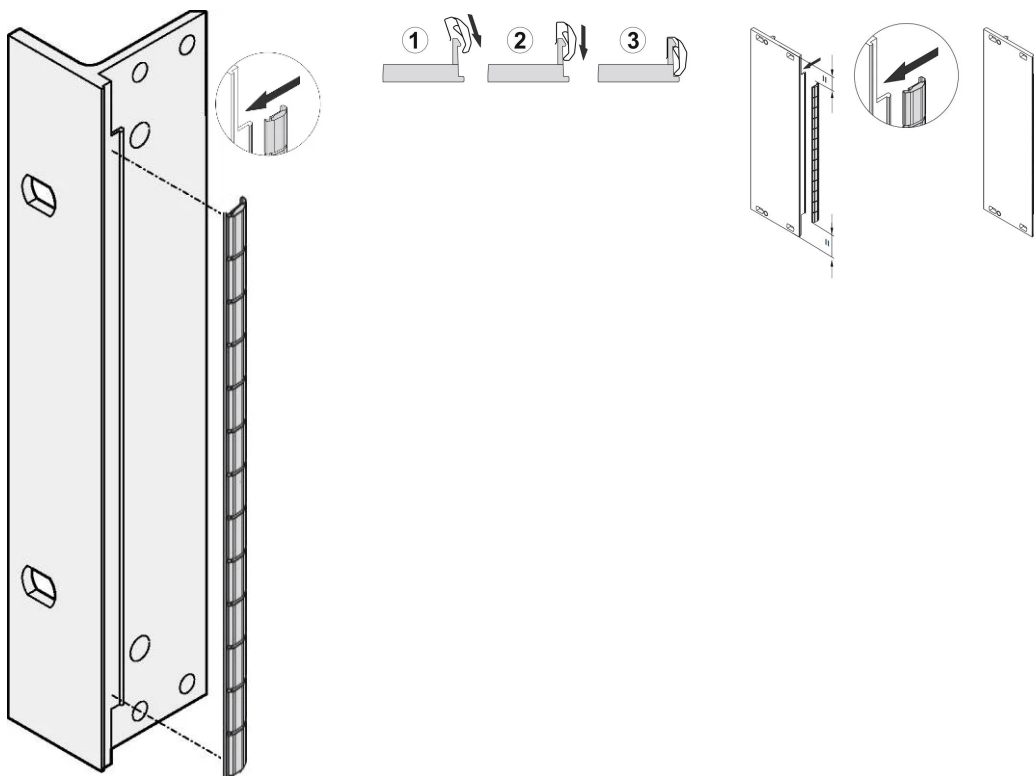

Front Panel EMC Stainless Steel Shielding Kit, for U-Shaped front panels, 6 U, 100 Pieces

KATALOGNUMMER

21102-108

The stainless EMC gaskets are inserted into a slot on the right hand side of the U-shaped front panels.

The gasket will be clipped onto the right front panel bracket, the 19" bracket or rear profile of the subrack

FUNKTIONER

The stainless steel EMC-gasket for SCHROFF U-shaped front panels, offers excellent performance in shielding effectiveness and an enormous temperature range from -200 to +160°C.

Easy mounting by clipping the gasket onto the right front panel bracket, the 19" bracket or rear profile of the subrack

Temperature range from -200 to +160°C.

PRODUKTEGENSKABER

Rack Height: 6U

Pakke mængde: 100