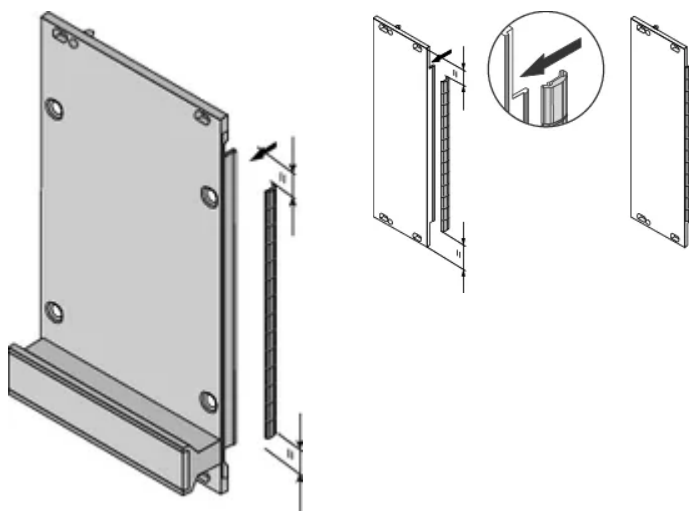

Pakke mængde: 10

Materiale: Stainless Steel

Produktfamilie: EuropacPRO; RatiopacPRO; RatiopacPRO AIR; PropacPRO; Frame Type Plug-In Unit

Product Type: Shielding Kit

Rack Width: 10HP

Works With: Subracks; Cases; Front Panels

YDERLIGERE PRODUKTOPLYSNINGER

EMC gaskets (stainless) are required for shielding the front panels.

DIAGRAMS

ADVARSEL

---

nVent-produkter skal kun installeres og anvendes som angivet i nVents produktvejledninger og træningsmaterialer. Vejledninger er tilgængelige på www.nvent.com og hos din nVent kundeservicerepræsentant. Forkert installation, misbrug, fejlanvendelse eller anden undladelse af fuldt ud at følge nVents instruktioner og advarsler kan medføre funktionsfejl, materielle skader, alvorlige personskader eller død og/eller ugyldiggøre din garanti.