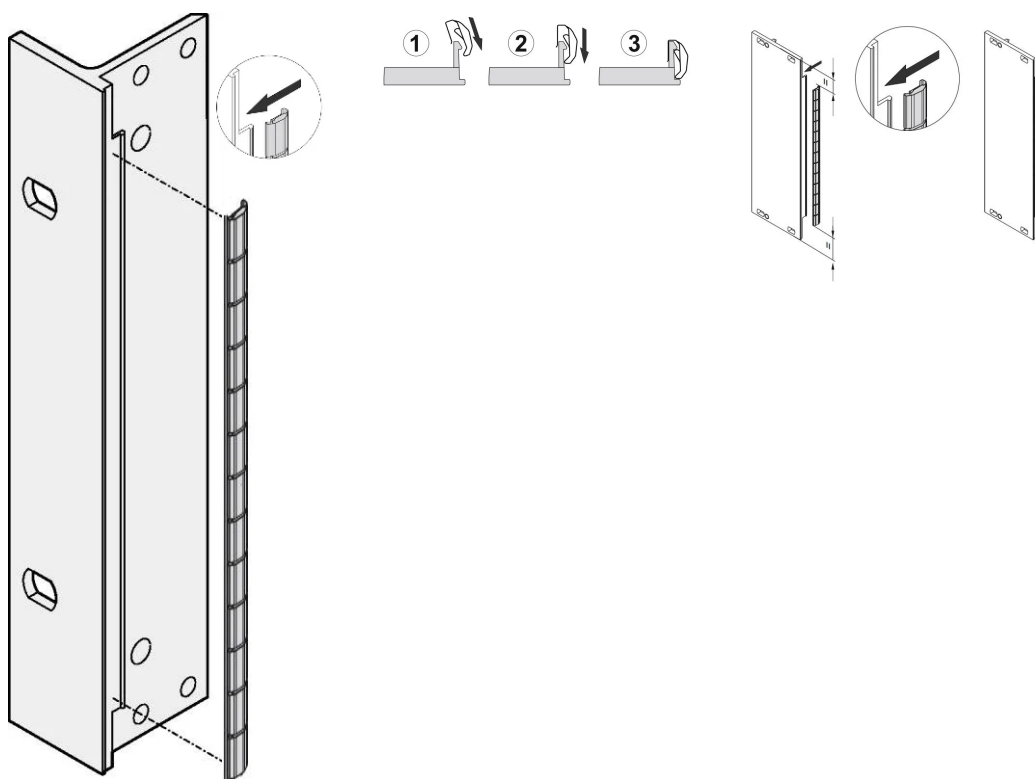

Front Panel EMC Stainless Steel Shielding Kit, for U-Shaped front panels, 5 U, 10 Pieces

KATALOGNUMMER

21102-117

The stainless EMC gaskets are inserted into a slot on the right hand side of the U-shaped front panels.

The gasket will be clipped onto the right front panel bracket, the 19" bracket or rear profile of the subrack

FUNKTIONER

The stainless steel EMC-gasket for SCHROFF U-shaped front panels, offers excellent performance in shielding effectiveness and an enormous temperature range from -200 to +160°C.

Easy mounting by clipping the gasket onto the right front panel bracket, the 19" bracket or rear profile of the subrack

Temperature range from -200 to +160°C.

PRODUKTEGENSKABER

Rack Height: 5U

Pakke mængde: 10