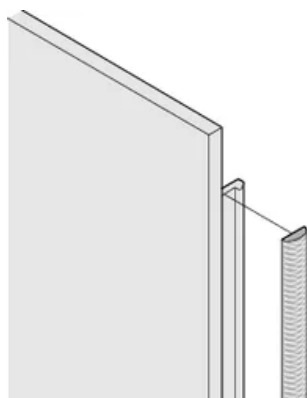

Product Type: Shielding Kit

Works With: Subracks; Cases; Front Panels

Gross Weight: 0.053kg

YDERLIGERE PRODUKTOPLYSNINGER

EMC gaskets (textile) are required for shielding the front panels.

DIAGRAMS

ADVARSEL

nVent-produkter skal kun installeres og anvendes som angivet i nVents produktvejledninger og træningsmaterialer. Vejledninger er tilgængelige på www.nvent.com og hos din nVent kundeservicerepræsentant. Forkert installation, misbrug, fejlanvendelse eller anden undladelse af fuldt ud at følge nVents instruktioner og advarsler kan medføre funktionsfejl, materielle skader, alvorlige personskader eller død og/eller ugyldiggøre din garanti.

North America

All locations
+1.763.422.2661
Chat with us:
nvent.com/schroff

Europe

Straubenhardt, Germany
+49.7082.794.0
Betschdorf, France
+33.3.88.90.64.90
Warsaw, Poland
+48.22.209.98.35
Assago, Italy
+39.02.932.7141
Chat with us:
nvent.com/schroff

Asia

Shanghai, China
+86.21.2412.6943
Qingdao, China
+86.532.8771.6101
Singapore
+65.6768.5800
Shin-Yokohama, Japan
+81.45.476.0271
Chat with us:
nvent.com/schroff

Middle East & India

Dubai, United Arab Emirates
+971.4.378.1700
Bangalore, India
+91.80.6715.2001
Istanbul, Turkey
+90.216.250.7374
Chat with us:
nvent.com/schroff

Vores kraftfulde portefølje af mærker:

CADDY ERICO HOFFMAN ILSCO SCHROFF TRACHTE