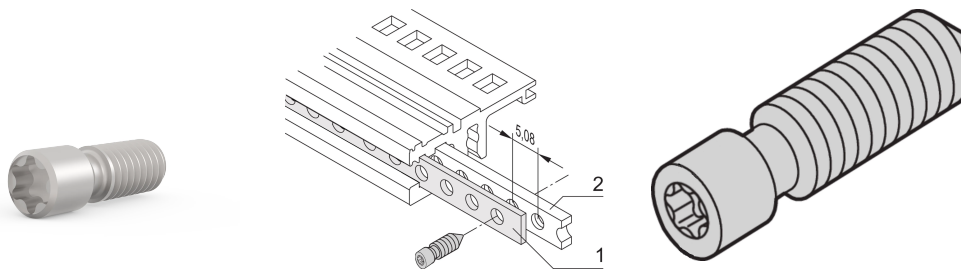

# Grub Screw, Stainless Steel, M2.5 x 8, Torx 8

## KATALOGNUMMER

**21102-980**

For fixing the threaded insert in the horizontal rail.

## FUNKTIONER

Grub screw

## PRODUKTEGENSKABER

Length: 8mm

Pakke mængde: 100

Thread Size: M2.5

Materiale: Stainless Steel

Product Type: Screw

Type: Grub Screw

Works With: Subracks; Cases; Chassis