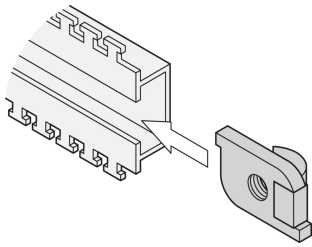

Slide Nut Kit for C-Rail, 10 Pieces

KATALOGNUMMER

21120-140

C-Rails are for better cable management. Installation generally behind the 19" uprights. They are compatible with standard cable clabs.

CERTIFICERINGER

FUNKTIONER

Slide nut for C-profiles

PRODUKTEGENSKABER

Materiale: Stål

Pakke mængde: 100

Product Type: Nut

Type: Slide Nut

Works With: Varistar CP