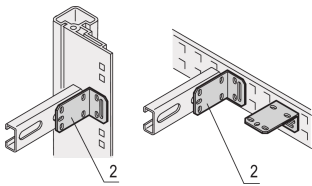

Eurorack C-Rail Mounting Bracket for cabinet uprights or depth members

KATALOGNUMMER

21120-145

Mounting brackets for C-rail

CERTIFICERINGER

FUNKTIONER

Mounting brackets to assemble c.profiles

PRODUKTEGENSKABER