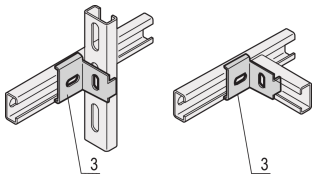

Eurorack C-Rail Combination Bracket

KATALOGNUMMER

21120-146

Mounting brackets for C-rail

CERTIFICERINGER

FUNKTIONER

Mounting brackets to assemble c.profiles

PRODUKTEGENSKABER

Materiale: Stål

Finish: Forzinket Stål

Pakke mængde: 4

Rail Type: C to C

Produktfamilie: Eurorack

Product Type: Bracket

Works With: Cabinet

Net Weight: 0.366kg