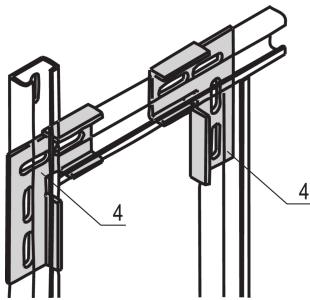

Eurorack C-Rail L-Bracket for stub / corner connection of two central rails

KATALOGNUMMER

21120-147

Mounting brackets for C-rail

CERTIFICERINGER

FUNKTIONER

Mounting brackets to assemble c.profiles

PRODUKTEGENSKABER

Materiale: Stål

Finish: Forzinket Stål

Pakke mængde: 4

Rail Type: C to C

Produktfamilie: Eurorack

Product Type: Bracket

Works With: Cabinet

Net Weight: 0.47kg