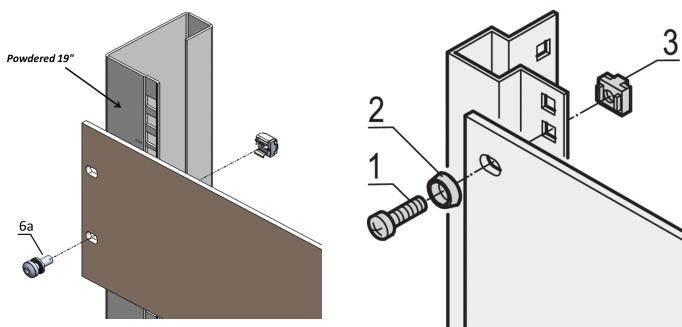

19" Assembly Kit, T30 Screw With Captive Nomel Washer, M6x16; Washer, GND/Earthing Cage Nut, M6; 50 Pieces

KATALOGNUMMER

21120-198

For standard grounding use a grounding nut and washer on at least one attachment point.

When 19" assembly kit is used with conductive 19" panel mount, grounding cage nuts are not needed.

FUNKTIONER

Assembly kits for assembly of 19" components into a cabinet

For mounting of front panels, distribution fields or other components on the frame, slide mounts or depth members with square cut-outs

PRODUKTEGENSKABER

Length: 16mm

Pakke mængde: 50

Thread Size: M6

Finish: Forzinket Stål

Materiale: Stål

Product Type: Assembly Kit

Type: Mounting Kit; Grounding