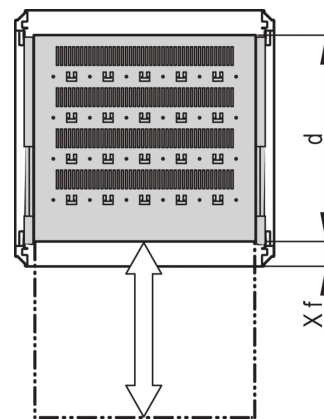

# Varistar CP | 19" Telescopic Shelf, 70 kg, 553W 600D, RAL 7021

KATALOGNUMMER

21130-353

Varistar, Novastar and Eurorack 19" Shelf, Stationary with 70 kg load capacity, perforated for ease of assembly.

## FUNKTIONER

---

Perforated cut-outs for assembling cable ties

Static load-carrying capacity 70 kg

Incl. telescopic slides

Locking with T-bar lock possible

St, 1.5 mm

Hammer head perforation for assembly with cable ties

## PRODUKTEGENSKABER

---

Type: Telescopic Shelf

Bredde: 600mm

Dybde: 482mm

Pakke mængde: 1

Farve: Black Grey

Farvekode: RAL 7021