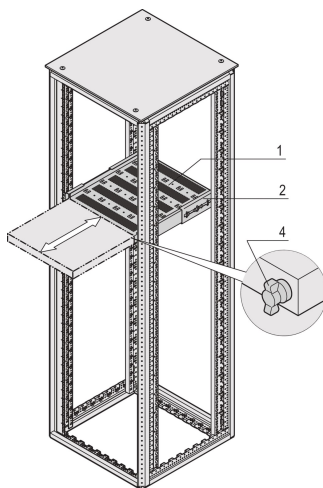

# Varistar CP | 19" Telescopic Shelf, 70 kg, 553W 600D, RAL 7021

KATALOGNUMMER

21130-353

Varistar, Novastar and Eurorack 19" Shelf, Stationary with 70 kg load capacity, perforated for ease of assembly.

## FUNKTIONER

---

Perforated cut-outs for assembling cable ties

Static load-carrying capacity 70 kg

Incl. telescopic slides

Locking with T-bar lock possible

St, 1.5 mm

Hammer head perforation for assembly with cable ties

## PRODUKTEGENSKABER

---

Type: Telescopic Shelf

Bredde: 600mm

Dybde: 482mm

Pakke mængde: 1

Farve: Black Grey

Farvekode: RAL 7021