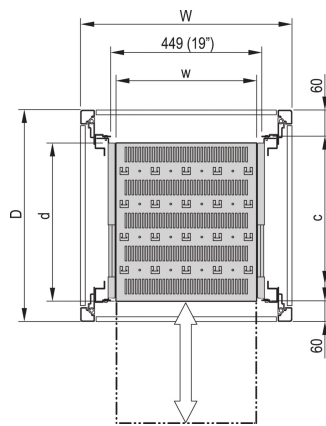

# Varistar CP | 19" Telescopic Shelf, 70 kg, 553W 600D, RAL 7021

KATALOGNUMMER

21130-353

Varistar, Novastar and Eurorack 19" Shelf, Stationary with 70 kg load capacity, perforated for ease of assembly.

## FUNKTIONER

---

Perforated cut-outs for assembling cable ties

Static load-carrying capacity 70 kg

Incl. telescopic slides

Locking with T-bar lock possible

St, 1.5 mm

Hammer head perforation for assembly with cable ties

## PRODUKTEGENSKABER

---

Type: Telescopic Shelf

Bredde: 600mm

Dybde: 482mm

Pakke mængde: 1

Farve: Black Grey

Farvekode: RAL 7021