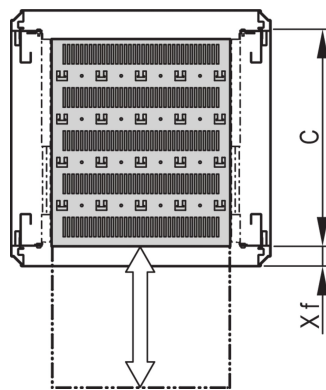

# Varistar CP | 19" Telescopic Shelf, 70 kg, 553W 600D, RAL 7021

KATALOGNUMMER

21130-353

Varistar, Novastar and Eurorack 19" Shelf, Stationary with 70 kg load capacity, perforated for ease of assembly.

## FUNKTIONER

---

Perforated cut-outs for assembling cable ties

Static load-carrying capacity 70 kg

Incl. telescopic slides

Locking with T-bar lock possible

St, 1.5 mm

Hammer head perforation for assembly with cable ties

## PRODUKTEGENSKABER

---

Type: Telescopic Shelf

Bredde: 600mm

Dybde: 482mm

Pakke mængde: 1

Farve: Black Grey

Farvekode: RAL 7021