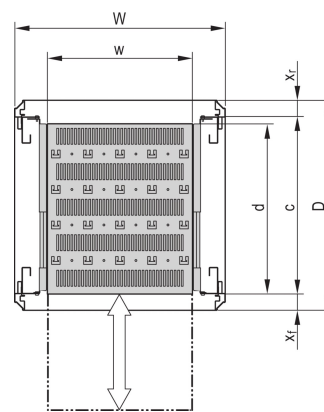

# Varistar CP | 19" Telescopic Shelf, 70 kg, 553W 600D, RAL 7021

KATALOGNUMMER

21130-353

Varistar, Novastar and Eurorack 19" Shelf, Stationary with 70 kg load capacity, perforated for ease of assembly.

## FUNKTIONER

---

Perforated cut-outs for assembling cable ties

Static load-carrying capacity 70 kg

Incl. telescopic slides

Locking with T-bar lock possible

St, 1.5 mm

Hammer head perforation for assembly with cable ties

## PRODUKTEGENSKABER

---

Type: Telescopic Shelf

Bredde: 600mm

Dybde: 482mm

Pakke mængde: 1

Farve: Black Grey

Farvekode: RAL 7021