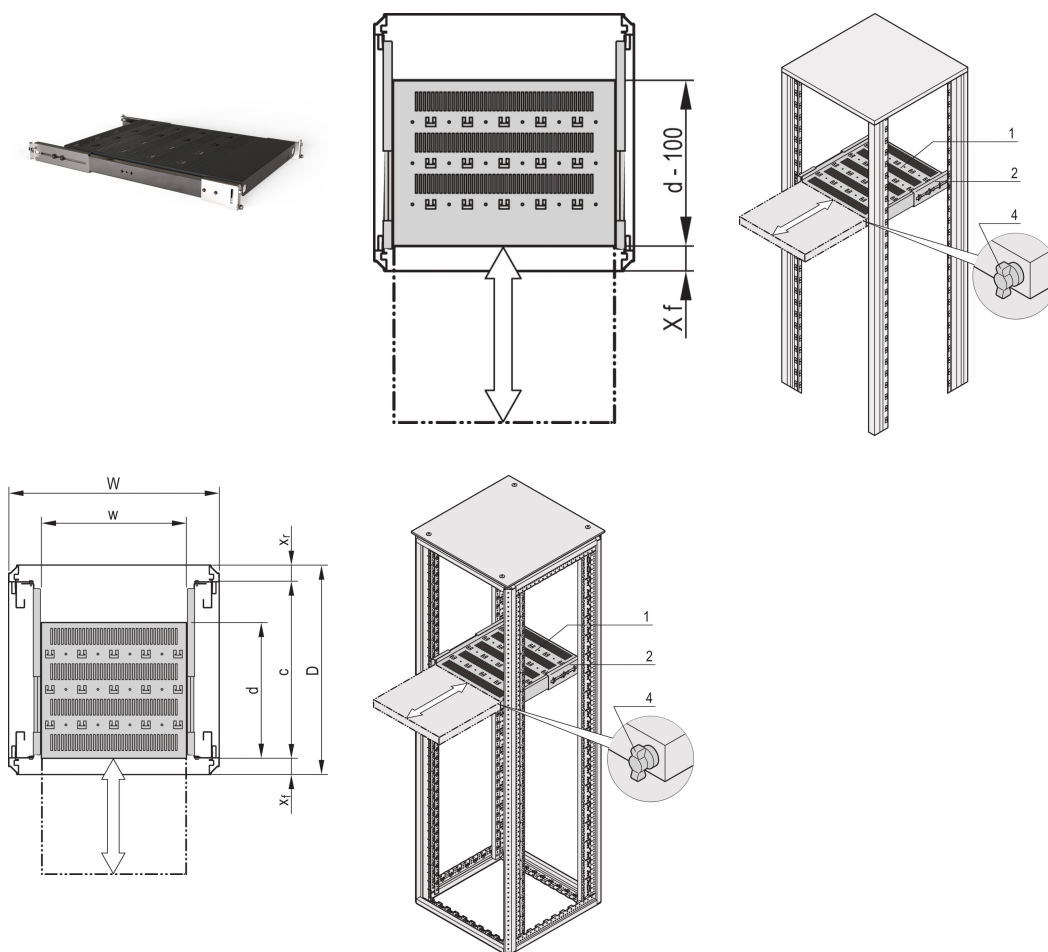

# Varistar CP | 19" Telescopic Shelf, 70 kg, 553W 700D, RAL 7021

KATALOGNUMMER

21130-354

Varistar, Novastar and Eurorack 19" Shelf, Stationary with 70 kg load capacity, perforated for ease of assembly.

CERTIFICERINGER

## FUNKTIONER

---

Perforated cut-outs for assembling cable ties

Static load-carrying capacity 70 kg

Incl. telescopic slides

Locking with T-bar lock possible

St, 1.5 mm

Hammer head perforation for assembly with cable ties

## PRODUKTEGENSKABER

---

Type: Telescopic Shelf

Bredde: 600mm

Dybde: 582mm

Pakke mængde: 1

Farve: Black Grey

Farvekode: RAL 7021

## YDERLIGERE PRODUKTOPLYSNINGER

---

Mounting bracket for assembly of telescopic slide at frame please order separately.

Please order T-bar lock separately.