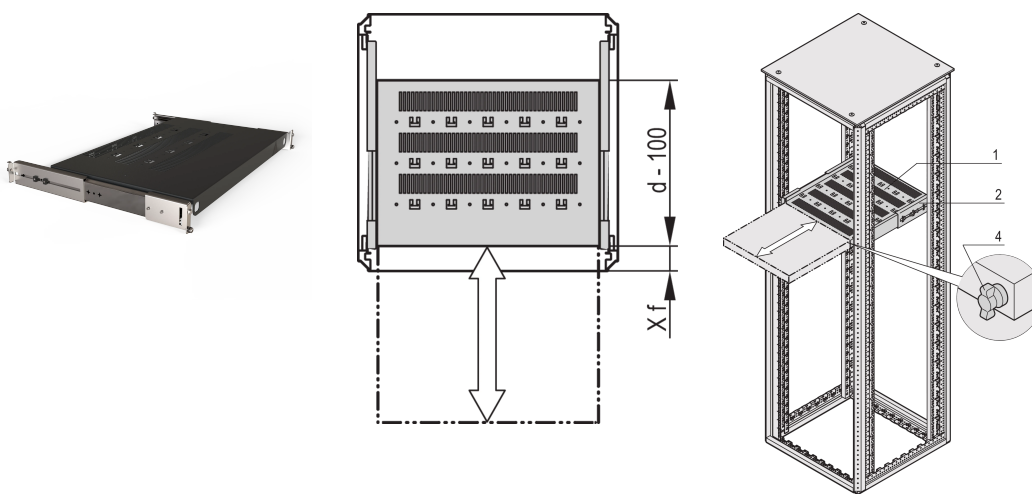

Varistar CP | 19" Telescopic Shelf, 70 kg, 800W 500D, RAL 7021

KATALOGNUMMER

21130-372

Varistar, Novastar and Eurorack 19" Shelf, Stationary with 70 kg load capacity, perforated for ease of assembly.

CERTIFICERINGER

FUNKTIONER

Perforated cut-outs for assembling cable ties

Static load-carrying capacity 70 kg

Incl. telescopic slides

Locking with T-bar lock possible

St, 1.5 mm

Hammer head perforation for assembly with cable ties

PRODUKTEGENSKABER

Type: Telescopic Shelf

Bredde: 600mm

Dybde: 600mm

Pakke mængde: 1

Farve: Black Grey

Farvekode: RAL 7021

Finish: Struktur Pulvermaling

Materiale: Stål

Produktfamilie: Varistar CP; Novastar

Product Type: Shelf

Works With: Varistar CP

Gross Weight: 7.6kg

YDERLIGERE PRODUKTOPLYSNINGER

Mounting bracket for assembly of telescopic slide at frame please order separately.