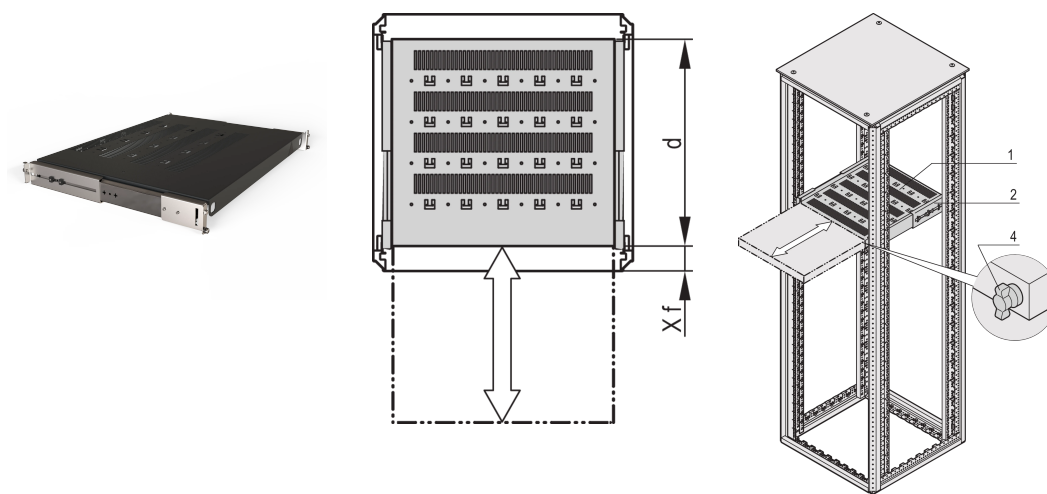

Varistar CP | 19" Telescopic Shelf, 70 kg, 800W 600D, RAL 7021

KATALOGNUMMER

21130-373

Varistar, Novastar and Eurorack 19" Shelf, Stationary with 70 kg load capacity, perforated for ease of assembly.

CERTIFICERINGER

FUNKTIONER

Perforated cut-outs for assembling cable ties

Static load-carrying capacity 70 kg

Incl. telescopic slides

Locking with T-bar lock possible

St, 1.5 mm

Hammer head perforation for assembly with cable ties

PRODUKTEGENSKABER

Type: Telescopic Shelf

Bredde: 400mm

Dybde: 477mm

Pakke mængde: 1

Farve: Black Grey

Farvekode: RAL 7021

Finish: Struktur Pulvermaling

Materiale: Stål

Produktfamilie: Varistar CP; Novastar

Product Type: Shelf

Works With: Varistar CP

Gross Weight: 8.24kg

YDERLIGERE PRODUKTOPLYSNINGER

Mounting bracket for assembly of telescopic slide at frame please order separately.