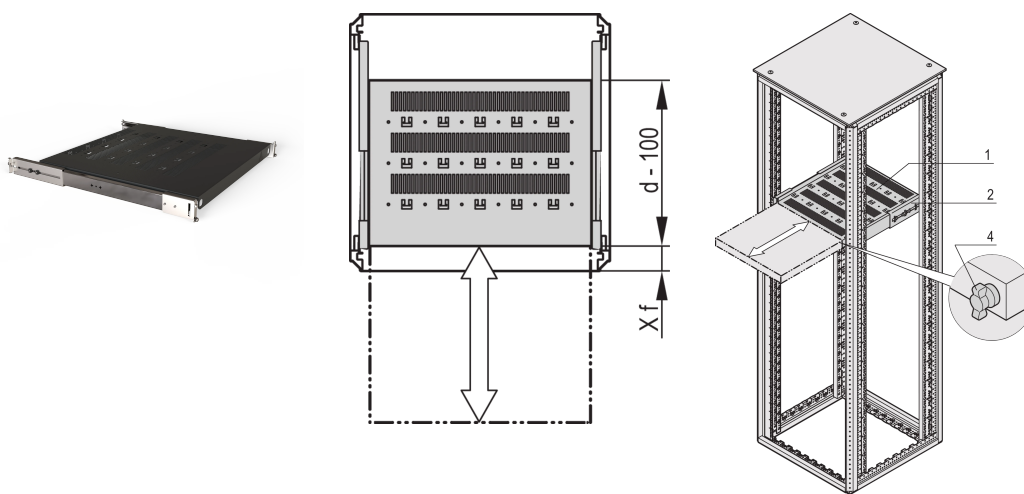

# Varistar CP | 19" Telescopic Shelf, 70 kg, 800W 700D, RAL 7021

## KATALOGNUMMER

21130-374

Varistar, Novastar and Eurorack 19" Shelf, Stationary with 70 kg load capacity, perforated for ease of assembly.

## FUNKTIONER

Perforated cut-outs for assembling cable ties

Static load-carrying capacity 70 kg

Incl. telescopic slides

Locking with T-bar lock possible

St, 1.5 mm

Hammer head perforation for assembly with cable ties

## PRODUKTEGENSKABER

Type: Telescopic Shelf

Bredde: 600mm

Dybde: 565mm

Pakke mængde: 1

Farve: Black Grey

Farvekode: RAL 7021

Finish: Struktur Pulvermaling