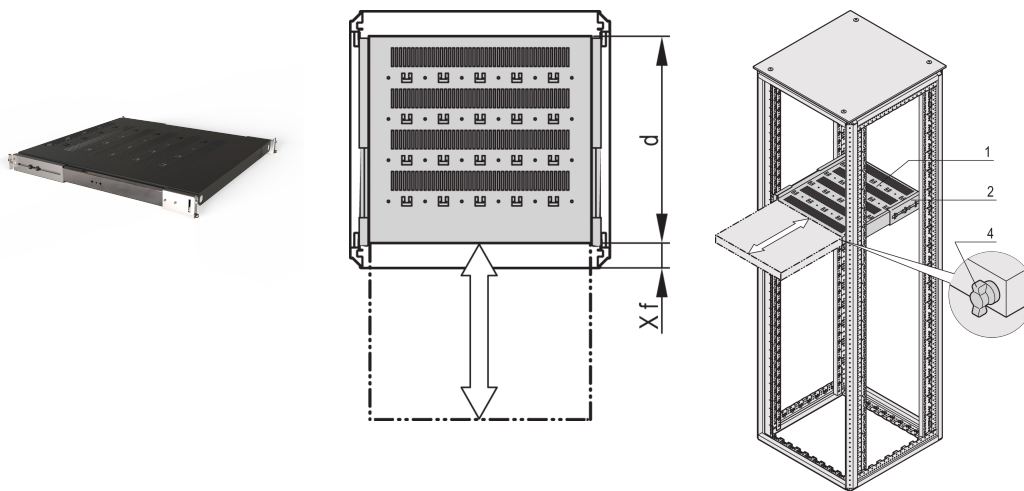

Varistar CP | 19" Telescopic Shelf, 70 kg, 800W 800D, RAL 7021

KATALOGNUMMER

21130-375

Varistar, Novastar and Eurorack 19" Shelf, Stationary with 70 kg load capacity, perforated for ease of assembly.

CERTIFICERINGER

FUNKTIONER

Perforated cut-outs for assembling cable ties

Static load-carrying capacity 70 kg

Incl. telescopic slides

Locking with T-bar lock possible

St, 1.5 mm

Hammer head perforation for assembly with cable ties

PRODUKTEGENSKABER

Type: Telescopic Shelf

Bredde: 600mm

Dybde: 677mm

Pakke mængde: 1

Farve: Black Grey

Farvekode: RAL 7021

Finish: Struktur Pulvermaling

Materiale: Stål

Produktfamilie: Varistar CP; Novastar

Product Type: Shelf

Works With: Varistar CP

Gross Weight: 11.87kg

YDERLIGERE PRODUKTOPLYSNINGER

Mounting bracket for assembly of telescopic slide at frame please order separately.