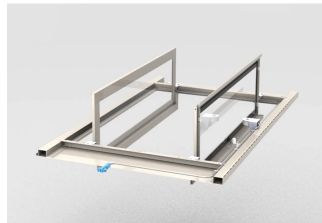

Aisle Containment Automatic Top Cover, 1200W 600D, RAL 7021

KATALOGNUMMER

21130-592

Top cover that can be automatically opened in case of an event on site.

CERTIFICERINGER

FUNKTIONER

Automatic containment top covers open automatically in the event of fire so that the facility sprinkler systems can put out the fire. In normal operation, the top covers are kept closed by electromagnets and open when the floating contact of the fire detection system is opened

Suitable for an aisle width of 1200 mm

Top cover with safety glass, 7 mm

With the universal top cover profile, the aisle height can be increased by 84 mm; please order separately

The top cover can be removed from the inside. When opened, the top cover provides access to lighting and sprinkler systems above the containment system for maintenance work

Please order the control unit, which can be used to control up to 12 automatic top covers, separately

A 24 VDC power supply unit is required to operate the system. Please order separately

PRODUKTEGENSKABER

Bredde: 600mm

Dybde: 1200mm

Pakke mængde: 1

Farve: Black Grey

Farvekode: RAL 7021

Finish: Struktur Pulvermaling

Materiale: Stål; Glass

Product Type: Cover