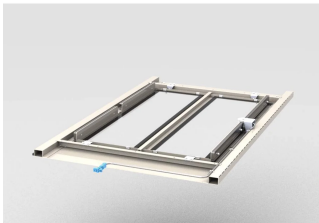

Aisle Containment Automatic Top Cover, 1200W 600D, RAL 7021

KATALOGNUMMER

21130-592

Top cover that can be automatically opened in case of an event on site.

CERTIFICERINGER

FUNKTIONER

Automatic containment top covers open automatically in the event of fire so that the facility sprinkler systems can put out the fire. In normal operation, the top covers are kept closed by electromagnets and open when the floating contact of the fire detection system is opened

Suitable for an aisle width of 1200 mm

Top cover with safety glass, 7 mm

With the universal top cover profile, the aisle height can be increased by 84 mm; please order separately

The top cover can be removed from the inside. When opened, the top cover provides access to lighting and sprinkler systems above the containment system for maintenance work

Please order the control unit, which can be used to control up to 12 automatic top covers, separately

A 24 VDC power supply unit is required to operate the system. Please order separately

PRODUKTEGENSKABER

Bredde: 600mm

Dybde: 1200mm

Pakke mængde: 1

Farve: Black Grey

Farvekode: RAL 7021

Finish: Struktur Pulvermaling

Materiale: Stål; Glass

Product Type: Cover