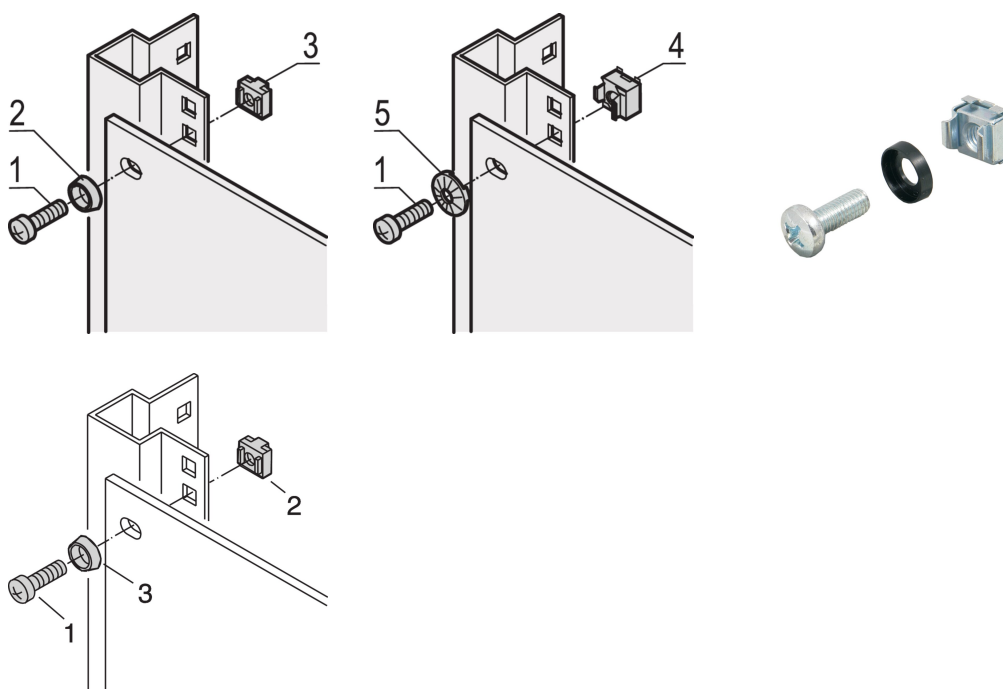

19" Assembly Kit, Screw M6, Washer M6, Nut M6; 4 Pieces

KATALOGNUMMER

21190-095

For standard grounding use a grounding nut and washer on at least one attachment point.

When 19" assembly kit is used with conductive 19" panel mount, grounding cage nuts are not needed.

CERTIFICERINGER

FUNKTIONER

Assembly kits for assembly of 19" components into a cabinet

For mounting of front panels, distribution fields or other components on the frame, slide mounts or depth members with square cut-outs

PRODUKTEGENSKABER

Pakke mængde: 4

Thread Size: M6

Finish: Forzinket Stål

Materiale: Stål; ABS

Produktfamilie: RatiopacPRO; RatiopacPRO AIR; CompacPRO; PropacPRO; Comptec; Inpac; MultipacPRO; Varistar CP; Eurorack; Outdoor