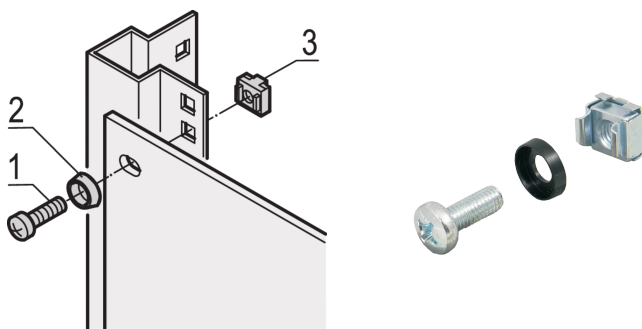

# 19" Assembly Kit, Screw M6, Washer M6, Nut M6; 32 Pieces

## KATALOGNUMMER

**21190-435**

For standard grounding use a grounding nut and washer on at least one attachment point.

When 19" assembly kit is used with conductive 19" panel mount, grounding cage nuts are not needed.