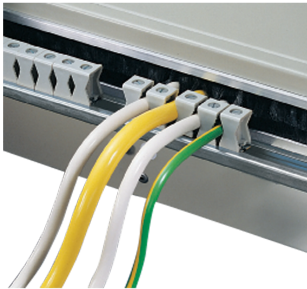

## KATALOGNUMMER

**21190-753**

Clamps for Cable Support Rail for easy cable management.

## FUNKTIONER

Clamps for Cable Support Rail for easy cable management