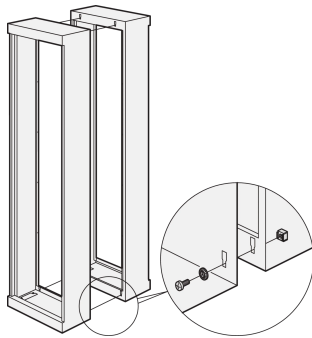

Etsirack Back-To-Back Mounting Kit

KATALOGNUMMER

21190-793

Etsirack Back-To-Back Mounting Kit for the back-to-back mounting of two frames.

CERTIFICERINGER

FUNKTIONER

For the back-to-back mounting of two frames

PRODUKTEGENSKABER

Product Type: Mounting Kit

Produktfamilie: Etsirack

Materiale: Stål

Pakke mængde: 4

Finish: Forzinket Stål

Gross Weight: 0.06kg

ADVARSEL