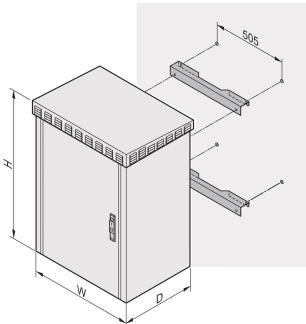

Outdoor Unibody Wall Mounting Kit

KATALOGNUMMER

21249-017

Unibody Wall Mounting Kit makes the double walled outdoor rack wall mountable. This function is used for in tunnel railways application and telecommunication applications.

CERTIFICERINGER

FUNKTIONER

Suitable for all Unibody standard dimensions

Cut-out for cable ducting from the top

PRODUKTEGENSKABER

Product Type: Mounting Kit

Works With: Outdoor Cabinets

Materiale: Aluminium

Pakke mængde: 2

Finish: Struktur Pulvermaling

Gross Weight: 1.53kg

ADVARSEL

nVent-produkter skal kun installeres og anvendes som angivet i nVents produktvejledninger og træningsmaterialer. Vejledninger er tilgængelige på www.nvent.com og hos din nVent kundeservicerepræsentant. Forkert installation, misbrug,