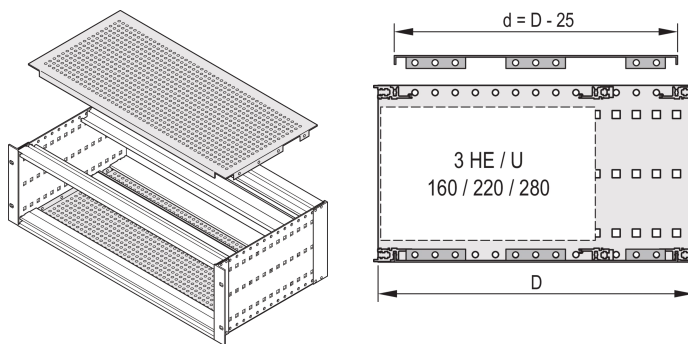

# EuropacPRO Cover Plate for Bolting to Side Panel, SNCF, 84 HP, 235 mm

## KATALOGNUMMER

**21500-037**

A cover plate is used for electromagnetic shielding or as mechanical protection. The cover can be screwed onto the side panel. Can be used for railway subracks in accordance with SNCF.

## PRODUKTEGENSKABER

Rack Width: 84HP

Dybde: 235mm

Pakke mængde: 2

Finish: Passivated

Materiale: Aluminium

Produktfamilie: EuropacPRO

Product Type: Cover Plate