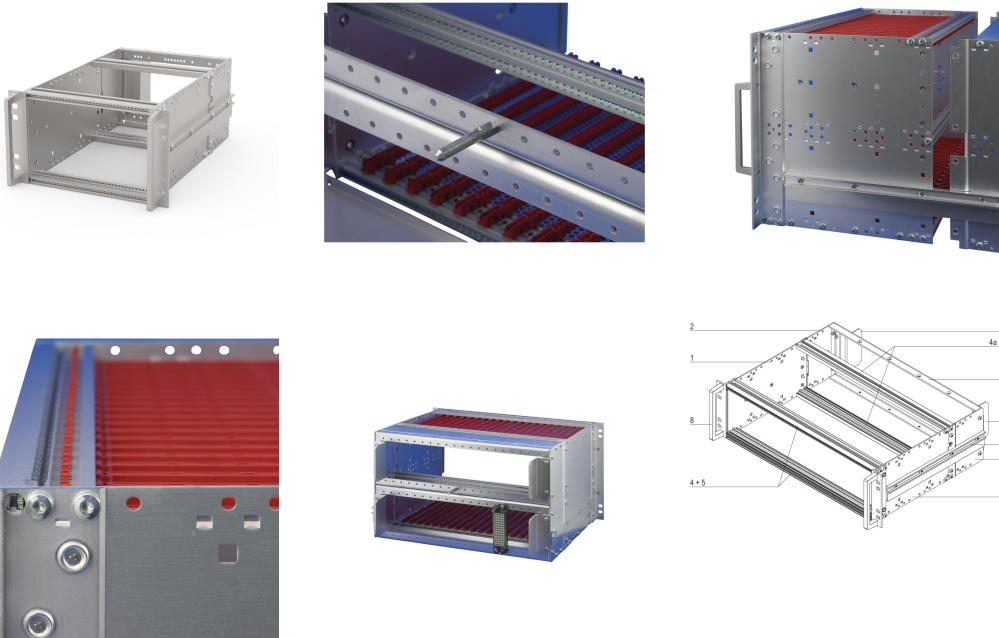

EuropacPRO 19" Subrack Kit for Railway, Retrofit Shielding, SNCF, 3 U, 36 HP, 320 mm

KATALOGNUMMER

21500-067

Subrack for Railway applications, conform to SNCF Standard, non-shielded versions.

CERTIFICERINGER

FUNKTIONER

SNCF listed, EuropacPRO-fer, tested to NF F 61-005 and NF F 60-002

The 19" bracket is firmly fixed to the side panel (tox-cold welded) and is especially suited for high mechanical stresses (vibration resistance)

Lateral support bars to NFF standard facilitate insertion of subrack into the (cabinet) frame. The double 19" screwing position adds to additionally safety (NFF standard)

IP 20, in accordance with IEC 60529

Dybde: 320mm

Pakke mængde: 1

For Mounting: Backplane

Board Depth: 220mm

Gasket Type: Textile EMC

Shock and Vibration Tolerance: 5g (force)

Håndtag inkluderet: Yes

Mounting: Rack