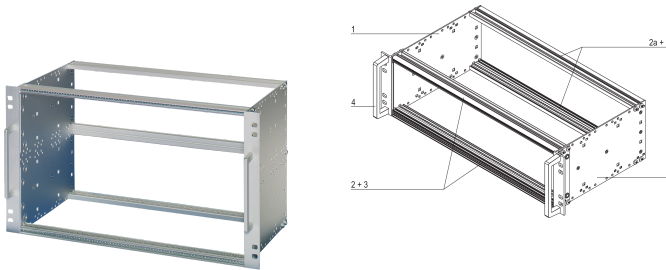

EuropacPRO 19" Subrack Kit for Railway, Retrofit Shielding, EN 50155, 3 U, 84 HP, 235 mm

KATALOGNUMMER

21500-077

Subrack for Railway applications, conform to EN50155 standard, non-shielded.

CERTIFICERINGER

FUNKTIONER

Shock and vibration tested to EN 50155, part 12.2.11

The 19" bracket is firmly fixed to the side panel (tox-cold welded) and is especially suited for high mechanical stresses (vibration resistance)

Modifications such as cutouts, different finishes or dimensions available

IP 20, in accordance with IEC 60529

The double 19" screwing position adds to additionally safety (NFF standard)

Supplied as space-saving flat-pack

PRODUKTEGENSKABER

Rack Height: 3U

Dybde: 235mm

Pakke mængde: 1

For Mounting: Backplane

Board Depth: 220mm

Gasket Type: Textile EMC

Shock and Vibration Tolerance: 5g (force)