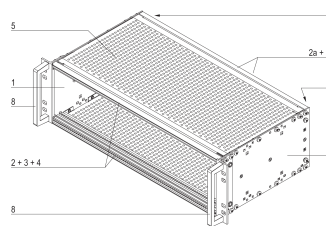

EuropacPRO 19" Subrack Kit for Railway, Shielded, EN 50155, 3 U, 84 HP, 235 mm

KATALOGNUMMER

21500-079

Subrack for Railway applications, conform to EN50155 standard, shielded versions.

CERTIFICERINGER

FUNKTIONER

Shock and vibration tested to EN 50155, part 12.2.11

The 19" bracket is firmly fixed to the side panel (tox-cold welded) and is especially suited for high mechanical stresses (vibration resistance)

The double 19" screwing position adds to additionally safety (NFF standard)

IP 20, in accordance with IEC 60529

EMC of approximately 40 dB at 1 GHz, 30 dB at 2 GHz, assuming that the front is covered with shielded front panels, testing in accordance with VG 95373 part 15

Aluminum construction

Modifications such as cutouts, different finishes or dimensions available

Supplied as space-saving flat-pack

PRODUKTEGENSKABER

Rack Height: 3U