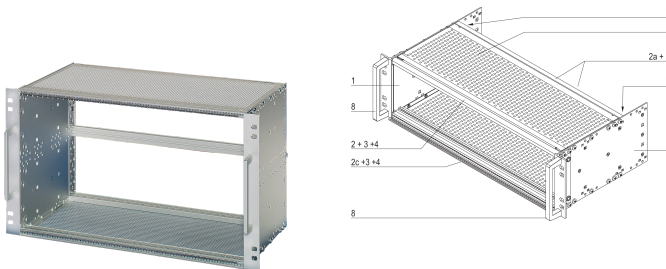

EuropacPRO 19" Subrack Kit for Railway, Shielded, EN 50155, CompactPCI, 3 U, 84 HP, 235 mm

KATALOGNUMMER

21500-081

Subrack for Railway applications, conform to EN50155 standard, for Compact PCI applications.

CERTIFICERINGER

FUNKTIONER

Shock and vibration tested to EN 50155, part 12.2.11

The 19" bracket is firmly fixed to the side panel (tox-cold welded) and is especially suited for high mechanical stresses (vibration resistance)

The double 19" screwing position adds to additionally safety (NFF standard)

IP 20, in accordance with IEC 60529

EMC of approximately 40 dB at 1 GHz, 30 dB at 2 GHz, assuming that the front is covered with shielded front panels, testing in accordance with VG 95373 part 15

Aluminum construction

Supplied as space-saving flat-pack

PRODUKTEGENSKABER

Rack Height: 3U

Pakke mængde: 1

For Mounting: Backplane

Board Depth: 160mm

Gasket Type: Textile EMC