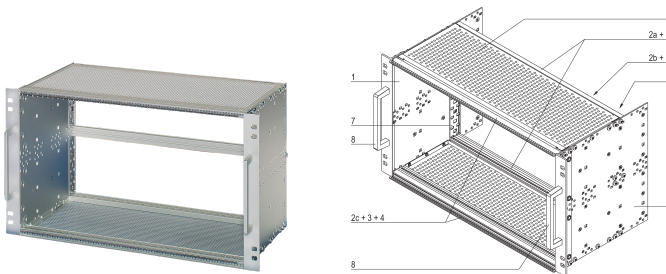

EuropacPRO 19" Subrack Kit for Railway, Shielded, EN 50155, CompactPCI, 6 U, 84 HP, 235 mm

KATALOGNUMMER

21500-082

Subrack for Railway applications, conform to EN50155 standard, for Compact PCI applications.

CERTIFICIERINGER

FUNKTIONER

Shock and vibration tested to EN 50155, part 12.2.11

The 19" bracket is firmly fixed to the side panel (tox-cold welded) and is especially suited for high mechanical stresses (vibration resistance)

The double 19" screwing position adds to additionally safety (NFF standard)

IP 20, in accordance with IEC 60529

EMC of approximately 40 dB at 1 GHz, 30 dB at 2 GHz, assuming that the front is covered with shielded front panels, testing in accordance with VG 95373 part 15

Aluminum construction

Supplied as space-saving flat-pack

PRODUKTEGENSKABER

Rack Height: 6U

Pakke mængde: 1

For Mounting: Backplane

Board Depth: 160mm

Gasket Type: Textile EMC