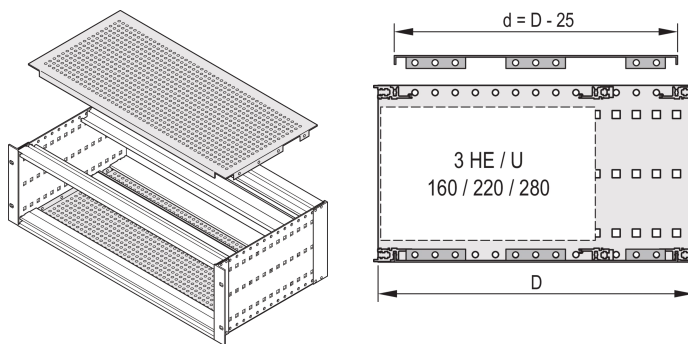

# EuropacPRO Cover Plate for Bolting to Side Panel, SNCF, 36 HP, 235 mm

## KATALOGNUMMER

**21500-122**

A cover plate is used for electromagnetic shielding or as mechanical protection. The cover can be screwed onto the side panel. Can be used for railway subracks in accordance with SNCF.

## PRODUKTEGENSKABER

Rack Width: 36HP

Dybde: 235mm

Pakke mængde: 2

Finish: Passivated

Materiale: Aluminium

Produktfamilie: EuropacPRO

Product Type: Cover Plate