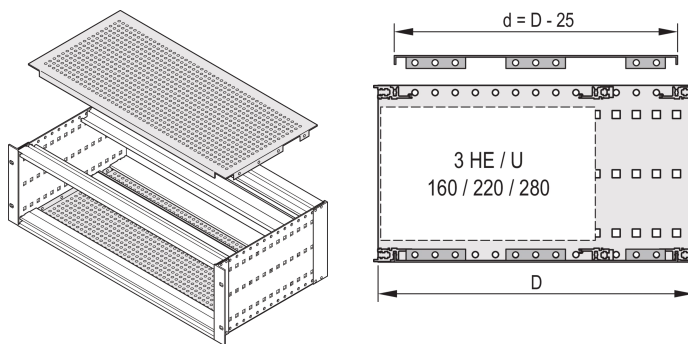

# EuropacPRO Cover Plate for Bolting to Side Panel, SNCF, 36 HP, 55 mm

## KATALOGNUMMER

**21500-123**

A cover plate is used for electromagnetic shielding or as mechanical protection. The cover can be screwed onto the side panel. Can be used for railway subracks in accordance with SNCF.

## PRODUKTEGENSKABER

Rack Width: 36HP

Dybde: 55mm

Pakke mængde: 2

Finish: Passivated

Materiale: Aluminium

Produktfamilie: EuropacPRO

Product Type: Cover Plate