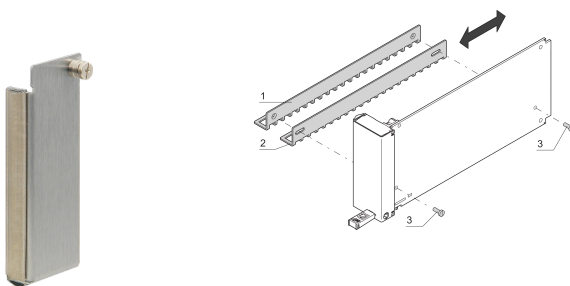

# MicroTCA.4 Front Panel (above MCH), Mid-Size Single, Shielded, SSt

## KATALOGNUMMER

**21850-102**

AdvancedTCA front panel (stainless steel) for textile gasketing. Shielded filler modules are used to close unused slots.

## FUNKTIONER

In accordance with MicroTCA.1 and MicroTCA.4 specifications

Shielded filler modules are used to close unused slots

Can be screwed on; is supported on the guide rail

## PRODUKTEGENSKABER

Højde: 84.68mm

Pakke mængde: 1

Accessory Type: Front panel

Mounting: Screw-on Front

Gasket Type: Textile EMC

Front Finish: Raw

Rear Finish: Raw