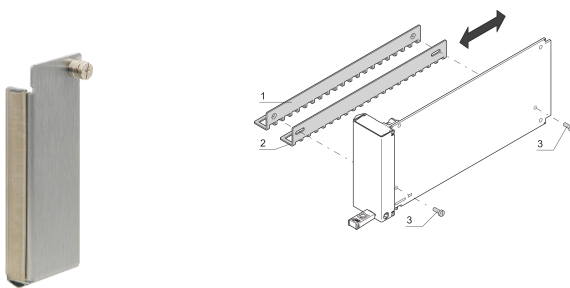

# MicroTCA.4 Front Panel (above MCH), Full-Size Single, Shielded, SSt

## KATALOGNUMMER

**21850-103**

AdvancedTCA front panel (stainless steel) for textile gasketing. Shielded filler modules are used to close unused slots.

## FUNKTIONER

In accordance with MicroTCA.1 and MicroTCA.4 specifications

Shielded filler modules are used to close unused slots

Can be screwed on; is supported on the guide rail

## PRODUKTEGENSKABER

Højde: 84.68mm

Pakke mængde: 1

Accessory Type: Front panel

Mounting: Screw-on Front

Gasket Type: Textile EMC

Front Finish: Raw

Rear Finish: Raw