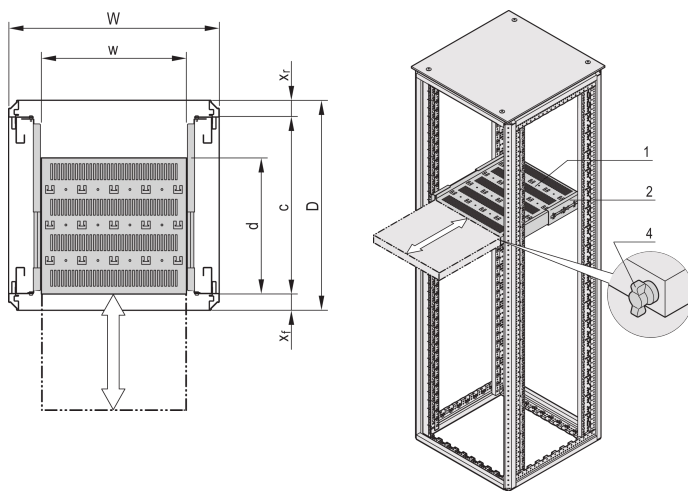

# Varistar CP | 19" Telescopic Shelf 70 kg, 600W 500D, RAL 7035

## KATALOGNUMMER

22130-352

Varistar, Novastar and Eurorack 19" Shelf, Stationary with 70 kg load capacity, perforated for ease of assembly.

## FUNKTIONER

Perforated cut-outs for assembling cable ties

Static load-carrying capacity 70 kg

Incl. telescopic slides

Locking with T-bar lock possible

St, 1.5 mm

Hammer head perforation for assembly with cable ties

## PRODUKTEGENSKABER

Type: Telescopic Shelf

Bredde: 400mm

Dybde: 382mm

Pakke mængde: 1

Farve: Light Grey

Farvekode: RAL 7035

Finish: Struktur Pulvermaling