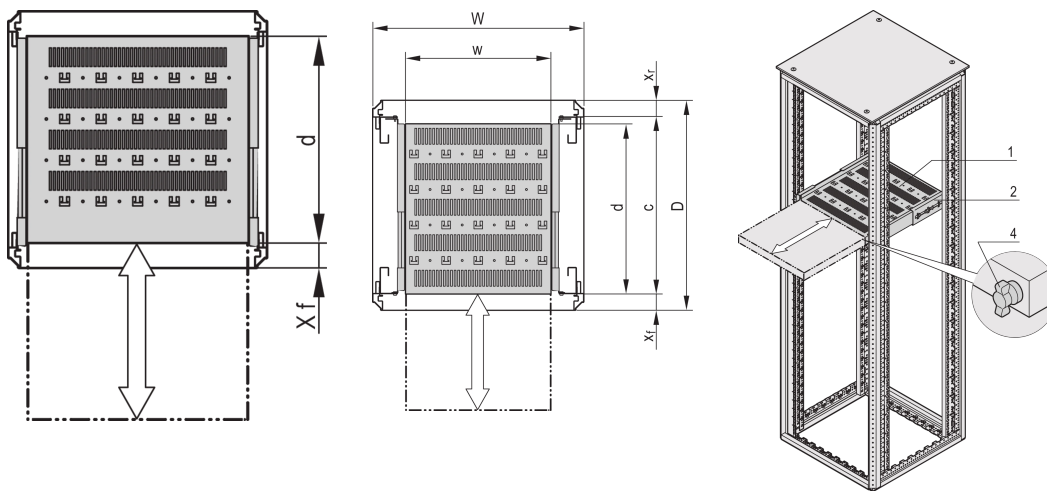

Varistar CP | 19" Telescopic Shelf 70 kg, 600W 600D, RAL 7035

KATALOGNUMMER

22130-353

Varistar, Novastar and Eurorack 19" Shelf, Stationary with 70 kg load capacity, perforated for ease of assembly.

CERTIFICERINGER

FUNKTIONER

Perforated cut-outs for assembling cable ties

Static load-carrying capacity 70 kg

Incl. telescopic slides

Locking with T-bar lock possible

St, 1.5 mm

Hammer head perforation for assembly with cable ties

PRODUKTEGENSKABER

Type: Telescopic Shelf

Bredde: 400mm

Dybde: 482mm

Pakke mængde: 1

Farve: Light Grey

Farvekode: RAL 7035

Finish: Struktur Pulvermaling

Materiale: Stål

Produktfamilie: Varistar CP; Novastar

Product Type: Shelf

Gross Weight: 7.22kg

YDERLIGERE PRODUKTOPLYSNINGER

Mounting bracket for assembly of telescopic slide at frame please order separately.