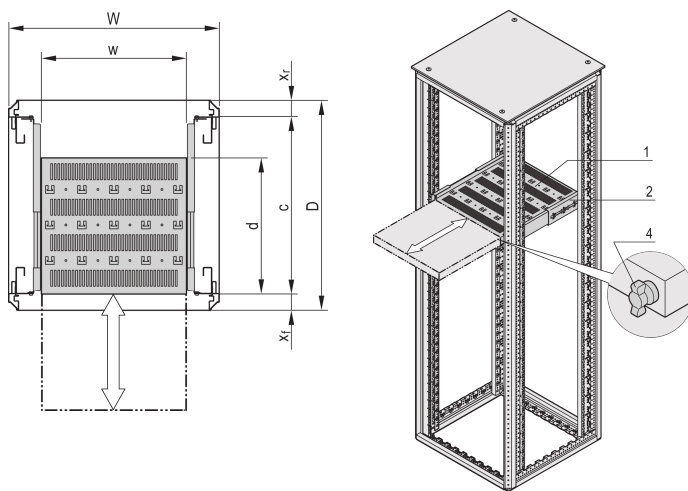

Varistar CP | 19" Telescopic Shelf 70 kg, 600W 700D, RAL 7035

KATALOGNUMMER

22130-354

Varistar, Novastar and Eurorack 19" Shelf, Stationary with 70 kg load capacity, perforated for ease of assembly.

CERTIFICERINGER

FUNKTIONER

Perforated cut-outs for assembling cable ties

Static load-carrying capacity 70 kg

Incl. telescopic slides

Locking with T-bar lock possible

St, 1.5 mm

Hammer head perforation for assembly with cable ties

PRODUKTEGENSKABER

Type: Telescopic Shelf

Bredde: 400mm

Dybde: 582mm

Pakke mængde: 1

Farve: Light Grey

Farvekode: RAL 7035

Finish: Struktur Pulvermaling

Materiale: Stål

Produktfamilie: Varistar CP; Novastar

Product Type: Shelf

Net Weight: 9.05kg

YDERLIGERE PRODUKTOPLYSNINGER

Mounting bracket for assembly of telescopic slide at frame please order separately.