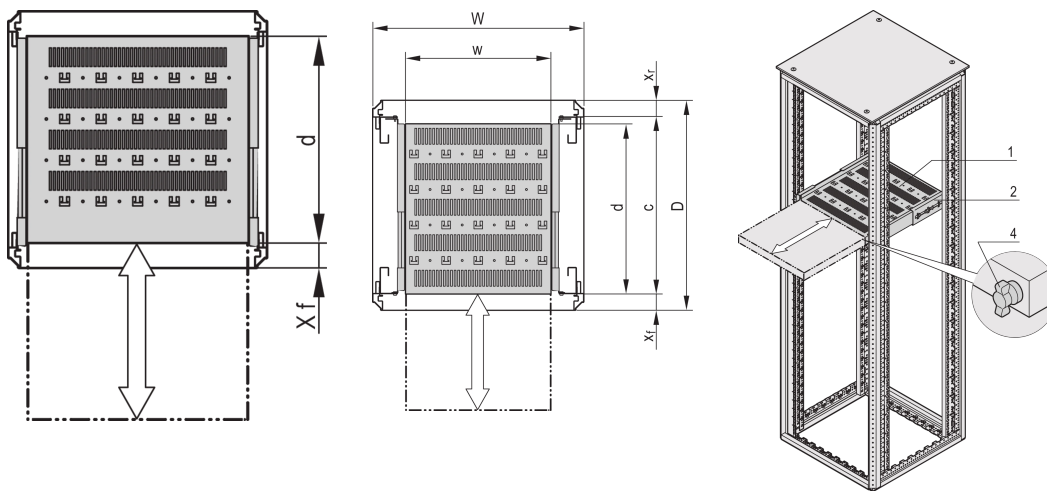

Varistar CP | 19" Telescopic Shelf 70 kg, 600W 800D, RAL 7035

KATALOGNUMMER

22130-355

Varistar, Novastar and Eurorack 19" Shelf, Stationary with 70 kg load capacity, perforated for ease of assembly.

CERTIFICERINGER

FUNKTIONER

Perforated cut-outs for assembling cable ties

Static load-carrying capacity 70 kg

Incl. telescopic slides

Locking with T-bar lock possible

St, 1.5 mm

Hammer head perforation for assembly with cable ties

PRODUKTEGENSKABER

Type: Telescopic Shelf

Bredde: 400mm

Dybde: 682mm

Pakke mængde: 1

Farve: Light Grey

Farvekode: RAL 7035

Finish: Struktur Pulvermaling

Materiale: Stål

Produktfamilie: Varistar CP; Novastar

Product Type: Shelf

Gross Weight: 9.66kg

YDERLIGERE PRODUKTOPLYSNINGER

Mounting bracket for assembly of telescopic slide at frame please order separately.