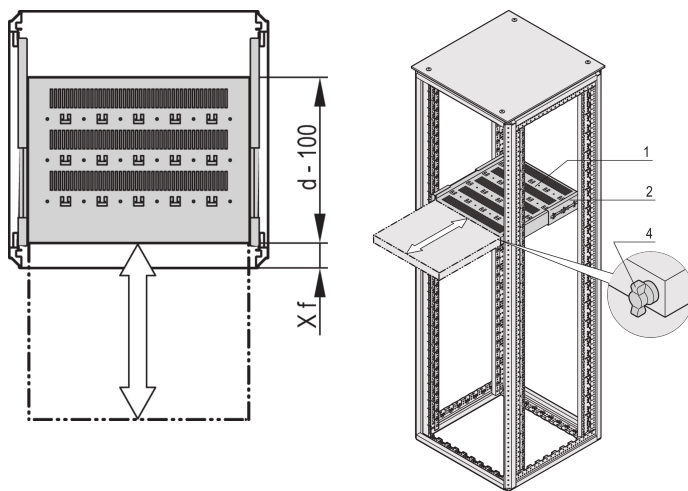

Varistar CP | 19" Telescopic Shelf 70 kg, 800W 500D, RAL 7035

KATALOGNUMMER

22130-372

Varistar, Novastar and Eurorack 19" Shelf, Stationary with 70 kg load capacity, perforated for ease of assembly.

CERTIFICERINGER

FUNKTIONER

Perforated cut-outs for assembling cable ties

Static load-carrying capacity 70 kg

Incl. telescopic slides

Locking with T-bar lock possible

St, 1.5 mm

Hammer head perforation for assembly with cable ties

PRODUKTEGENSKABER

Type: Telescopic Shelf

Bredde: 600mm

Dybde: 600mm

Pakke mængde: 1

Farve: Light Grey

Farvekode: RAL 7035

Finish: Struktur Pulvermaling

Materiale: Stål

Produktfamilie: Varistar CP; Novastar

Product Type: Shelf

Gross Weight: 7kg

YDERLIGERE PRODUKTOPLYSNINGER

Mounting bracket for assembly of telescopic slide at frame please order separately.