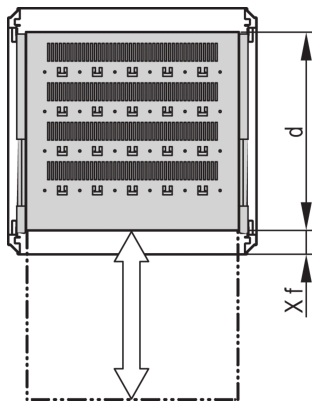

Varistar CP | Telescopic Shelf Universal, 70 kg, 800W 600D, RAL 7035

KATALOGNUMMER

22130-373

Varistar, Novastar and Eurorack 19" Shelf, Stationary with 70 kg load capacity, perforated for ease of assembly.

CERTIFICERINGER

FUNKTIONER

Perforated cut-outs for assembling cable ties

Static load-carrying capacity 70 kg

Incl. telescopic slides

Locking with T-bar lock possible

St, 1.5 mm

Hammer head perforation for assembly with cable ties

PRODUKTEGENSKABER

Type: Telescopic Shelf

Bredde: 600mm

Dybde: 477mm

Pakke mængde: 1

Farve: Light Grey

Farvekode: RAL 7035

Finish: Struktur Pulvermaling

Materiale: Stål

Produktfamilie: Varistar CP; Novastar

Product Type: Shelf

Gross Weight: 8.68kg

YDERLIGERE PRODUKTOPLYSNINGER

Mounting bracket for assembly of telescopic slide at frame please order separately.