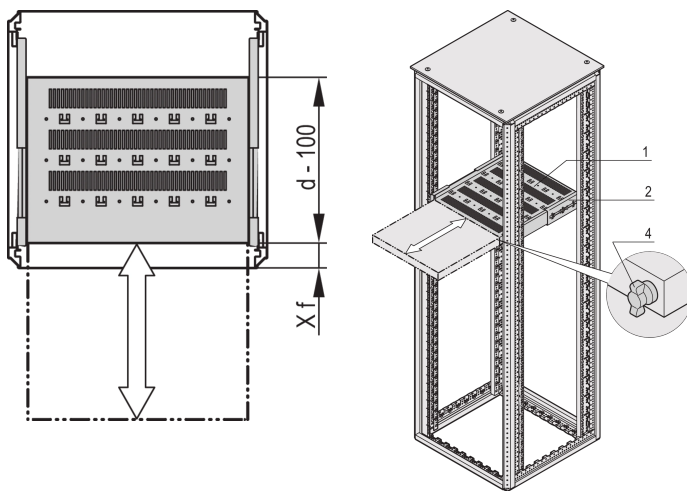

Varistar CP | 19" Telescopic Shelf 70 kg, 800W 700D, RAL 7035

KATALOGNUMMER

22130-374

Varistar, Novastar and Eurorack 19" Shelf, Stationary with 70 kg load capacity, perforated for ease of assembly.

CERTIFICERINGER

FUNKTIONER

Perforated cut-outs for assembling cable ties

Static load-carrying capacity 70 kg

Incl. telescopic slides

Locking with T-bar lock possible

St, 1.5 mm

Hammer head perforation for assembly with cable ties

PRODUKTEGENSKABER

Type: Telescopic Shelf

Bredde: 600mm

Dybde: 800mm

Pakke mængde: 1

Farve: Black Grey

Farvekode: RAL 7021

Finish: Struktur Pulvermaling

Materiale: Stål

Produktfamilie: Varistar CP; Novastar

Product Type: Shelf

Gross Weight: 11.1kg

YDERLIGERE PRODUKTOPLYSNINGER

Mounting bracket for assembly of telescopic slide at frame please order separately.