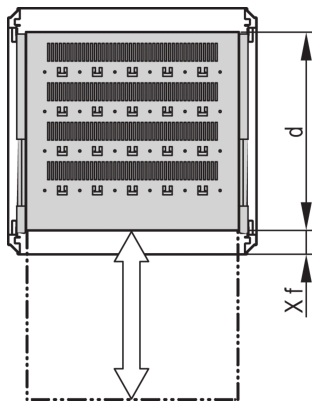

# Varistar CP | Telescopic Shelf Universal, 70 kg, 800W 800D, RAL 7035

## KATALOGNUMMER

22130-375

Varistar, Novastar and Eurorack 19" Shelf, Stationary with 70 kg load capacity, perforated for ease of assembly.

## FUNKTIONER

Perforated cut-outs for assembling cable ties

Static load-carrying capacity 70 kg

Incl. telescopic slides

Locking with T-bar lock possible

St, 1.5 mm

Hammer head perforation for assembly with cable ties