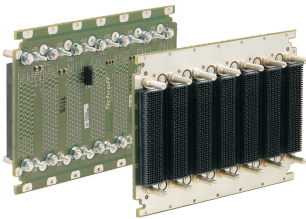

VPX Backplane, 3 U, 7 Slots, BKP3-CEN07-15.2.3-4

KATALOGNUMMER

23001-814

The nVent SCHROFF VPX Backplane have excellent Signal Integrity for highest data transfer rates.

CERTIFICERINGER

FUNKTIONER

In accordance with: VITA 46.0 VPX base standard; VITA 46.3 Serial RapidIO on VPX; VITA 46.4 PCI Express on VPX Fabric Connector; VITA 46.7 Ethernet on VPX Fabric Connector; VITA 46.11 System Management for VPX

DIP switch for system slot settings

JTAG connections

Lockable aux utility and sense connectors

M4 power studs for power supply, max. 22 A per slot for each voltage

PRODUKTEGENSKABER

Product Type: Backplane

Number of Slots: 7

Rack Height: 3U

Backplane Type: VPX, VITA 65

Slot Width: 5HP

Connector Type: MultiGig

Power Connector Type: Powerstuds M4

Utility Connector Type: Microfit, 8-pin

Bredde: 186.46mm