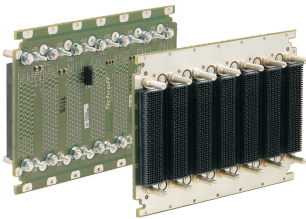

# VPX Backplane, 3 U, 7 Slots, BKP3-CEN07-15.2.3-4, RTM

## KATALOGNUMMER

**23001-815**

The nVent SCHROFF VPX Backplane have excellent Signal Integrity for highest data transfer rates.

## PRODUKTEGENSKABER

Product Type: Backplane

Number of Slots: 7

Rack Height: 3U

Backplane Type: VPX, VITA 65

Slot Width: 5HP

Connector Type: MultiGig

Power Connector Type: Powerstuds M4

Utility Connector Type: Microfit, 8-pin

Bredde: 186.46mm

Gross Weight: 0.74kg

Pakke mængde: 1