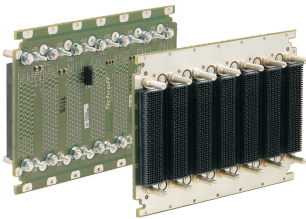

# VPX Backplane, 6 U, 10 Slots, BKP6-CEN10-11.2.4-4 RTM

## KATALOGNUMMER

**23001-816**

The nVent SCHROFF VPX Backplane have excellent Signal Integrity for highest data transfer rates.

## PRODUKTEGENSKABER

Product Type: Backplane

Number of Slots: 10

Rack Height: 6U

Backplane Type: VPX, VITA 65

Slot Width: 5HP

Connector Type: MultiGig

Power Connector Type: Powerstuds M4

Utility Connector Type: Microfit, 8-pin

Bredde: 262.55mm

Net Weight: 2.1kg

Pakke mængde: 1