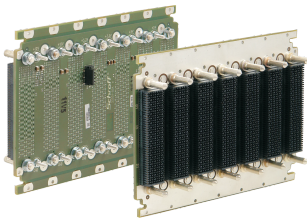

VPX Backplane, 3 U, 9 Slots, BKP3-CEN09-15.2.17-4, RTM

KATALOGNUMMER

23001-834

The nVent SCHROFF VPX Backplane have excellent Signal Integrity for highest data transfer rates.

CERTIFICERINGER

FUNKTIONER

In accordance with: VITA 46.0 VPX base standard; VITA 46.3 Serial RapidIO on VPX; VITA 46.4 PCI Express on VPX Fabric Connector; VITA 46.7 Ethernet on VPX Fabric Connector; VITA 46.11 System Management for VPX

DIP switch for system slot settings

JTAG connections

Lockable aux utility and sense connectors

M4 power studs for power supply, max. 22 A per slot for each voltage

PRODUKTEGENSKABER

Product Type: Backplane

Number of Slots: 9

Rack Height: 3U

Backplane Type: VPX, VITA 65

Slot Width: 5HP

Connector Type: MultiGig

Power Connector Type: Powerstuds M4

Utility Connector Type: Microfit, 8-pin

Bredde: 253mm