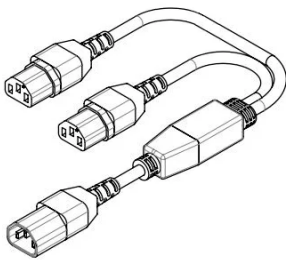

# Connector cable for fan top cover

## KATALOGNUMMER

**23130-394**

The y-cable is needed, if a 2nd fan inserts (fan 4 to 6) should be installed